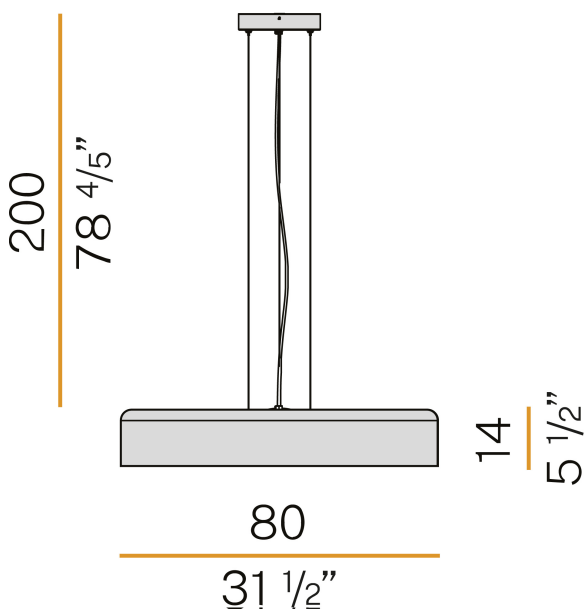

### Data sheet

CODE	L09281.080.0402
SYSTEM POWER CONSUMPTION	82W
EFFICACY	94.9lm/W
LIGHT SOURCE	LED
LIGHT SOURCE LIFETIME	L80 (B20) 80.000h
COLOUR TEMPERATURE	3000K Ra>90
LIGHT DISTRIBUTION	diffused
POWER SUPPLY	220-240V AC
FREQUENCY	50/60Hz
ELECTRICAL CONFIGURATION	dimmable (DALI/Push DIM)
DRIVER	integrated included
NOMINAL LUMINOUS FLUX	10285lm
LUMEN OUTPUT	7782lm
EFFICIENCY	75.7%
GLARE RATING	UGR < 19
WEIGHT	11,57 Kg
PROTECTION DEGREE	IP20
COLOUR TOLLERANCES	SDCM <3
PACKING DIMENSIONS (CM)	18,0 x 90,0 x 90,0

Suspension lighting fixture for interiors, with direct and indirect light emission.  
Pickled sheet metal cap in polyacrylic paint.  
Turned aluminium structure in mat black and gold or white and gold polyacrylic paint.  
Pickled sheet metal wiring support plate in polyacrylic paint.  
Moulded polycarbonate micro-prismatic diffuser.  
2m (78,7") long steel suspension cables.  
2,2m (86,6") long power cable in transparent PVC.  
Power canopy with galvanized sheet metal ceiling bracket and pickled sheet metal covering in white or mat black polyacrylic paint.

### Technical drawing